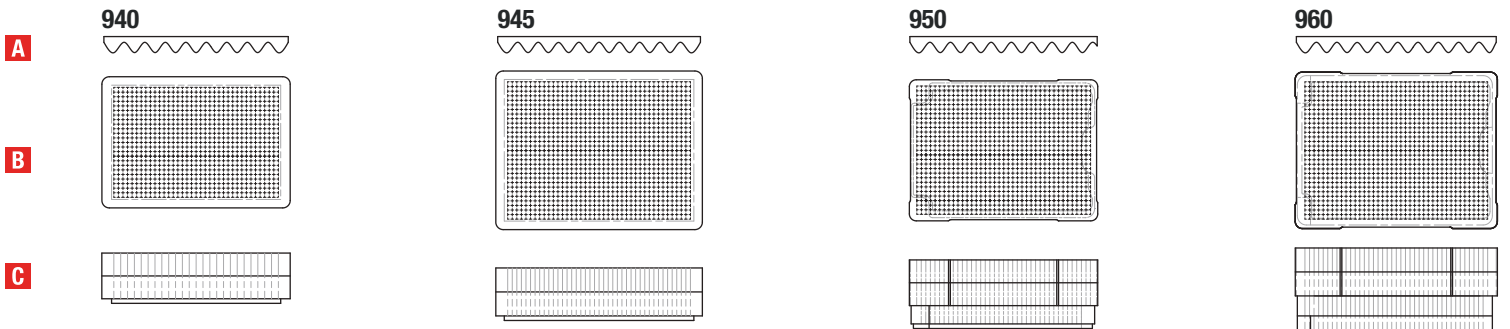

Once the foam is cut, place your equipment back to check that everything fits. Adjust as needed if necessary.

A - LID TRAY-ELEVATION **B** - BASE TRAY **C** - BASE TRAY-ELEVATION

Dimensions	903	904	905	908	909	910	915	918
A	0.5in	1in	1in	1in	1in	1in	1.75in	1.75in
B	7.5in x 5.0625in	8.625in x 6.125in	10in x 7.75in	9.625in x 7.625in	11.8125in x 7.3125in	13.375in x 9.375in	14in x 9.625in	15in x 10in
C	2.5in	3in	3.5in	5.75in	2.125in	2.5in	3.75in	5.875in
Weight	0.077lbs	0.143lbs	0.2618lbs	0.3388lbs	0.172lbs	0.308lbs	0.517lbs	0.792lbs

Dimensions	920	923	925	930	933	935
A	1.75in	1.5in	1.75in	1.75in	1.75in	1.75in
B	15.625in x 10.875in	17.125in x 11.625in	17.5625in x 12.0625in	18.625in x 13.4375in	18.4375in x 13.25in	20.375in x 11.1875in
C	3.75in	3.25in	4in	4.5in	7in	5.125in
Weight	0.648lbs	0.627lbs	0.836lbs	1.1lbs	1.474lbs	1.111lbs

Dimensions	940	945	950	960
A	1.75in	1.75in	1.75in	1.75in
B	20.625in x 14.375in	22.625in x 17.375in	20.625in x 15.4375in	22.125in x 17.125in
C	5.5in	5.75in	7.5in	10.125in
Weight	1.518lbs	2.068lbs	2.123lbs	3.212lbs

Dimensions	990	995
A	1.75in	1.75in
B	43.9375in x 14.4375in	51.9375in x 14.4375in
C	4.25in	4.25in
Weight	2.684lbs	2.97lbs