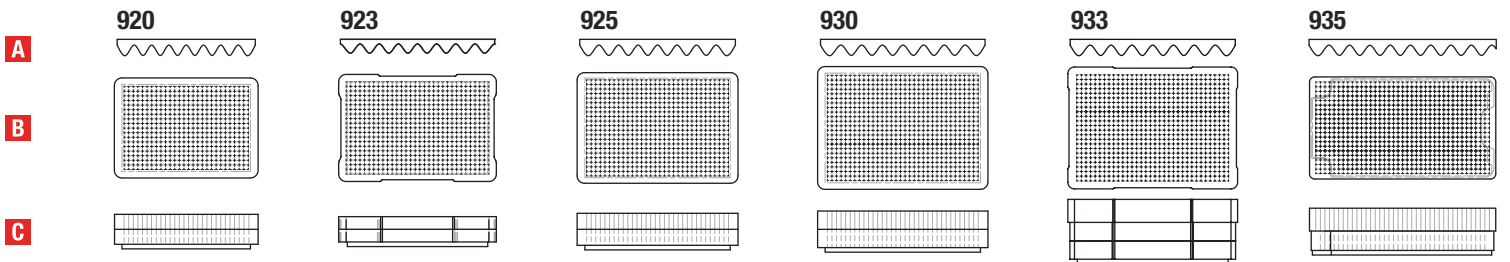

3 LAYERS POLYURETHANE FOAM

- A** Convoluted Lid Foam
- B** Precut Cubed Foam Layer
- C** Base Pad

Made of high quality polyurethane foam, the multi-layered set of customizable inserts includes a pre-scored removable layer. This layer consists of foam squares that can be removed in various configurations to accommodate the contents of the case. This solution is ideal if you are seeking a quick and easy way to protect and organize your items.

Dimensions	920	923	925	930	933	935
A	1.75in	1.5in	1.75in	1.75in	1.75in	1.75in
B	15.625in x 10.875in	17.125in x 11.625in	17.5625in x 12.0625in	18.625in x 13.4375in	18.4375in x 13.25in	20.375in x 11.1875in
C	3.75in	3.25in	4in	4.5in	7in	5.125in
Weight	0.648lbs	0.627lbs	0.836lbs	1.1lbs	1.474lbs	1.111lbs

Dimensions	940	945	950	960
A	1.75in	1.75in	1.75in	1.75in
B	20.625in x 14.375in	22.625in x 17.375in	20.625in x 15.4375in	22.125in x 17.125in
C	5.5in	5.75in	7.5in	10.125in
Weight	1.518lbs	2.068lbs	2.123lbs	3.212lbs

Dimensions	990	995
A	1.75in	1.75in
B	43.9375in x 14.4375in	51.9375in x 14.4375in
C	4.25in	4.25in
Weight	2.684lbs	2.97lbs