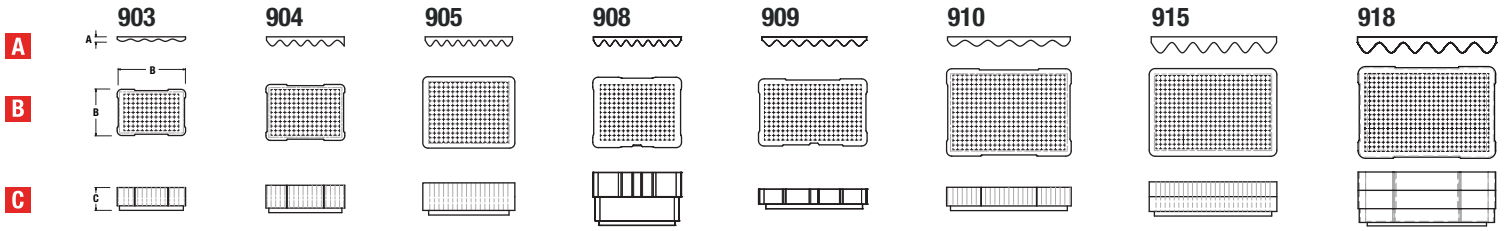

A - LID TRAY-ELEVATION **B** - BASE TRAY **C** - BASE TRAY-ELEVATION

Dimensions	903	904	905	908	909	910	915	918
A	0.5in	1in	1in	1in	1in	1in	1.75in	1.75in
B	7.5in x 5.0625in	8.625in x 6.125in	10in x 7.75in	9.625in x 7.625in	11.8125in x 7.3125in	13.375in x 9.375in	14in x 9.625in	15in x 10in
C	2.5in	3in	3.5in	5.75in	2.125in	2.5in	3.75in	5.875in
Weight	0.077lbs	0.143lbs	0.2618lbs	0.3388lbs	0.172lbs	0.308lbs	0.517lbs	0.792lbs