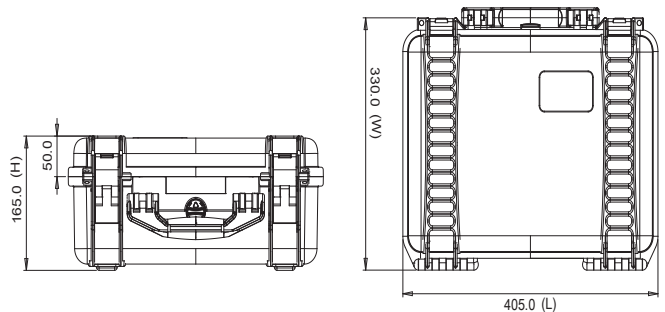

HPRC2400 for MacPro15" + accessories

MPRO-2400-01

- 1** MacBook Pro 15"
- 2** Miscellaneous

TECHNICAL FEATURES

Dimension:

internal dimension
380x266x152(mm) - 14.96x10.47x5.98(in)
external dimension
405x330x170(mm) - 15.94x12.99x6.69(in)

Weight:

2,38kg - 5.25lbs

Temperature rating:

Minimum Maximum
-40°C -40°F +80°C +176°F

TECHNICAL DRAWING

Plaber s.r.l. - HPRC cases

Via Div Tridentina, 10
I-36061 Bassano del Grappa
Vicenza - Italy

Tel +39 0424 809150
Fax +39 0424 808548